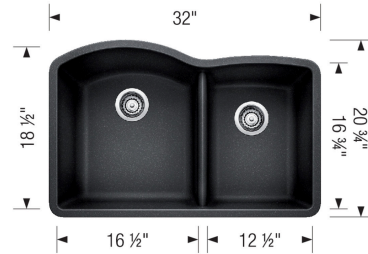

DIAMOND 1³/₄ SILGRANIT

Design and Planning Tips

- Min cabinet size: 36 in
- Bowl depth: 9,5 in (240.0 mm)

What is included:

Installation instructions

Cut-out template

Limited Lifetime Warranty

Undermount installation only

Minimum cabinet size: 36"

Cut-out Dimensions:

Cut-out Length: 29.87"

Cut-out Width: 19.35"

Cut-out Below Counter Depth: 10.29"

Left Sink Bowl Dimensions:

Sink Bowl Length (left-to-right): 16.63"

Sink Bowl Width (front-to-back): 18.88"

Sink Bowl Depth: 9.5"

Right Sink Bowl Dimensions:

Sink Bowl Length (left-to-right): 12.5"

Sink Bowl Width (front-to-back): 17"

Sink Bowl Depth: 8"

Drain hole compatible with 3.5" strainers or waste flanges

Codes/Standards: CSA B45.8-18/IAPMO Z403-2018

Optional Accessories

Sink Grid	236431
Sink Grid	220998
Sink Grid	231342
Undermount Clips	440851
CapFlow Strainer Cover	517666

Warranty

BLANCO offers a limited lifetime warranty on all sinks and faucets, as well as a one-year warranty on all custom accessories.

Code/Standards Compliance

BLANCO sinks and faucets are third-party tested and certified to standards and listed by applicable certification bodies. For more information on individual product listings, contact our office or listing organization.